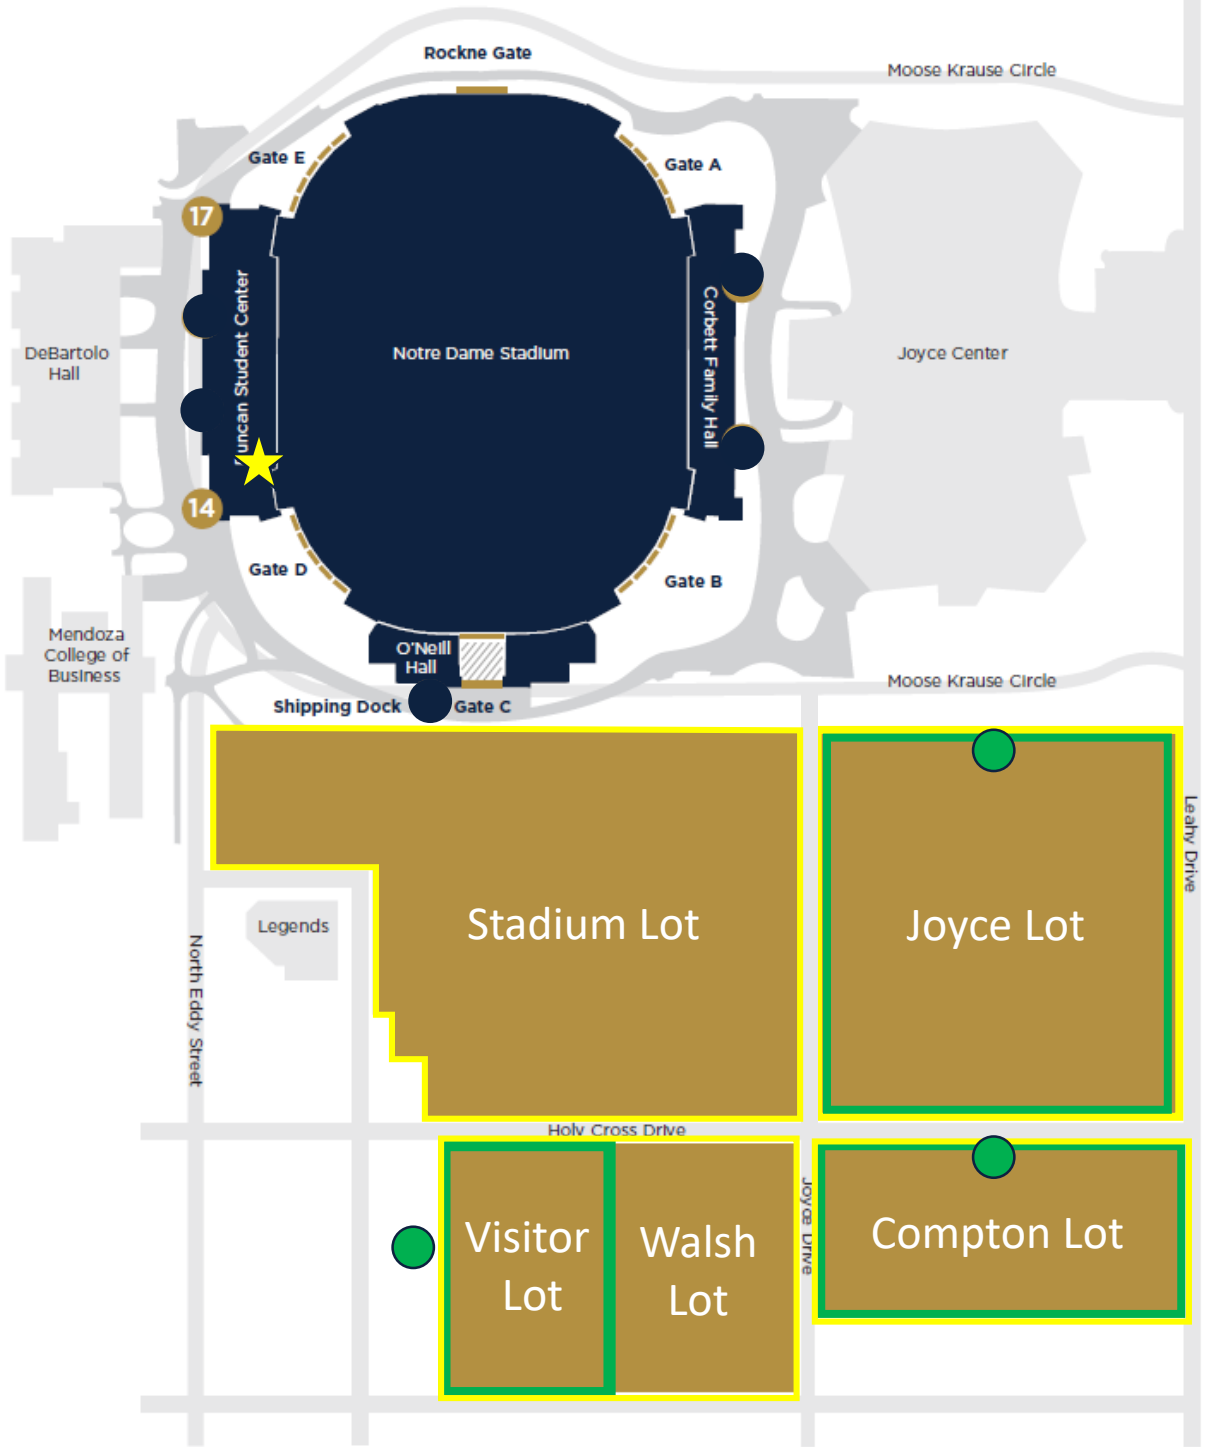

VENUE ND

LEGEND

● Door of Entry ★ Elevators

□ Prior to 4:00pm – Lot B Parking Pass Required

□ Guest Parking Prior to 4:00pm with Ticket

● Pay Station– Place Ticket in Dash